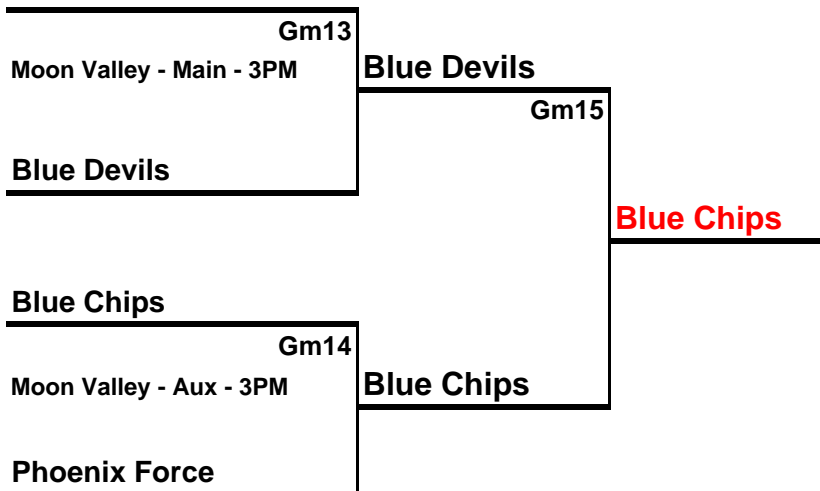

SOUTHWEST SHOWCASE WEEKENDER (14U)

ALL Pool Games on Sat (unless noted)
points +/- 15 max.

Team	Pool A	GM 1	GM 2	GM 3	Place
1	Phoenix Force	-1	15	15	2nd
2	Team AZ Stars	1	15	14	1st
3	AZ ACES	-15	-15	-14	4th
4	Desert Storm	-15	15	-15	3rd
Gm1	1 v 2 (49-50)	Issac - 12PM (Sat)			
Gm2	1 v 3 (75-55)	Issac - 2PM (Sat)			
Gm3	2 v 4 (44-27)	Issac - 3PM (Sat)			
Gm4	3 v 4 (24-52)	Issac - 5PM (Sat)			
Gm5	1 v 4 (54-29)	Moon Valley - Main - 12PM (Sun)			
Gm6	2 v 3 (47-33)	Moon Valley - Aux - 12PM (Sun)			

Team	Pool B	GM 1	GM 2	GM 3	Place
5	Blue Devils	15	-11	3	2nd
6	AZ Dream	15	-15	-3	3rd
7	Flagstaff Hoops	-15	-15	-15	4th
8	Blue Chips	15	11	15	1st
Gm7	6 v 7 (58-28)	Glendale - Main - 2PM			
Gm8	6 v 8 (48-63)	Glendale - Main - 4PM			
Gm9	5 v 7 (50-31)	Glendale - Main - 6PM			
Gm10	5 v 8 (49-60)	Glendale - Main - 8PM			
Gm11	5 v 6	Moon Valley - Main - 1PM (Sun)			
Gm12	7 v 8	Moon Valley - Aux - 1PM (Sun)			

Team AZ Stars

Gm16 Pool A 3rd vs Pool B 3rd

Moon Valley - Aux - 5PM