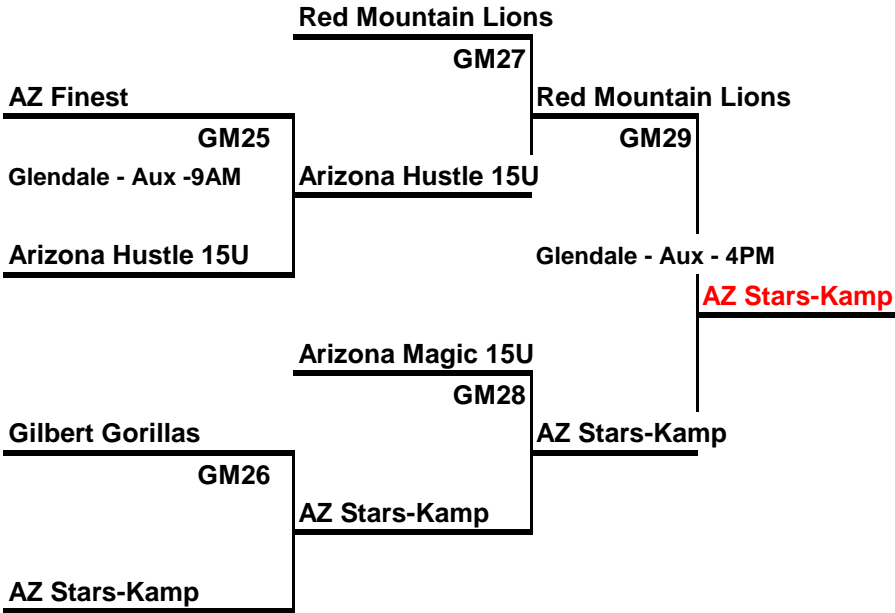

# 15U Playoff Bracket (All Games on Sunday)

Rev: Sun

## GOLD Championship

GM24 3rd Place: Loser GM21 vs Loser GM22 Cactus - Aux - 3PM

### \* 4 Game Guarantee

- GM35: Loser GM19 vs Loser GM20 ARCH 3PM
- GM36: Loser GM25 vs Loser GM26 Moon Valley - Aux - 1PM
- GM37: Loser GM27 vs Loser GM28 Cactus - Main - 4PM
- GM38: Loser GM30 vs Loser GM31 Greneway - Main - 3PM
- GM38: Loser GM32 vs Loser GM33 Glendale - Aux - 5PM

## SILVER Championship