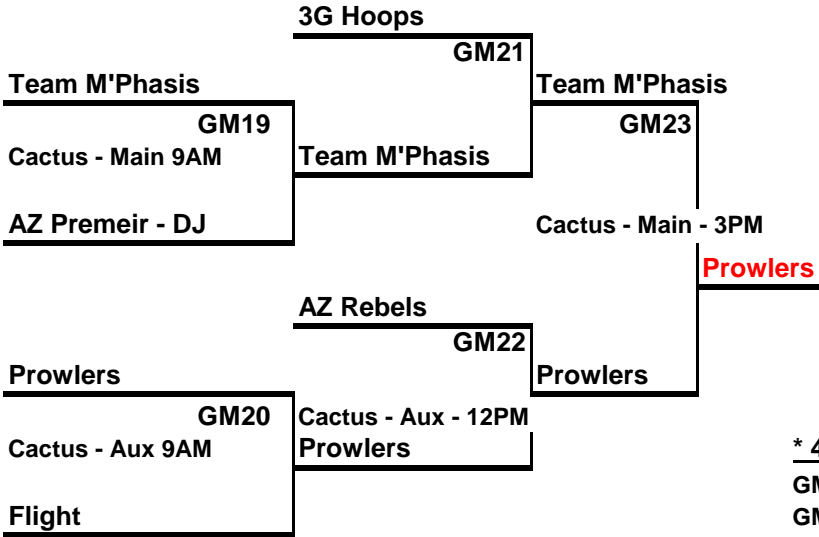

# 15U Playoff Bracket (All Games on Sunday)

Rev: Sun

## GOLD Championship

GM24 3rd Place: Loser GM21 vs Loser GM22 Cactus - Aux - 3PM

### \* 4 Game Guarantee

- GM35: Loser GM19 vs Loser GM20 ARCH 3PM
- GM36: Loser GM25 vs Loser GM26 Moon Valley - Aux - 1PM
- GM37: Loser GM27 vs Loser GM28 Cactus - Main - 4PM
- GM38: Loser GM30 vs Loser GM31 Greneway - Main - 3PM
- GM38: Loser GM32 vs Loser GM33 Glendale - Aux - 5PM