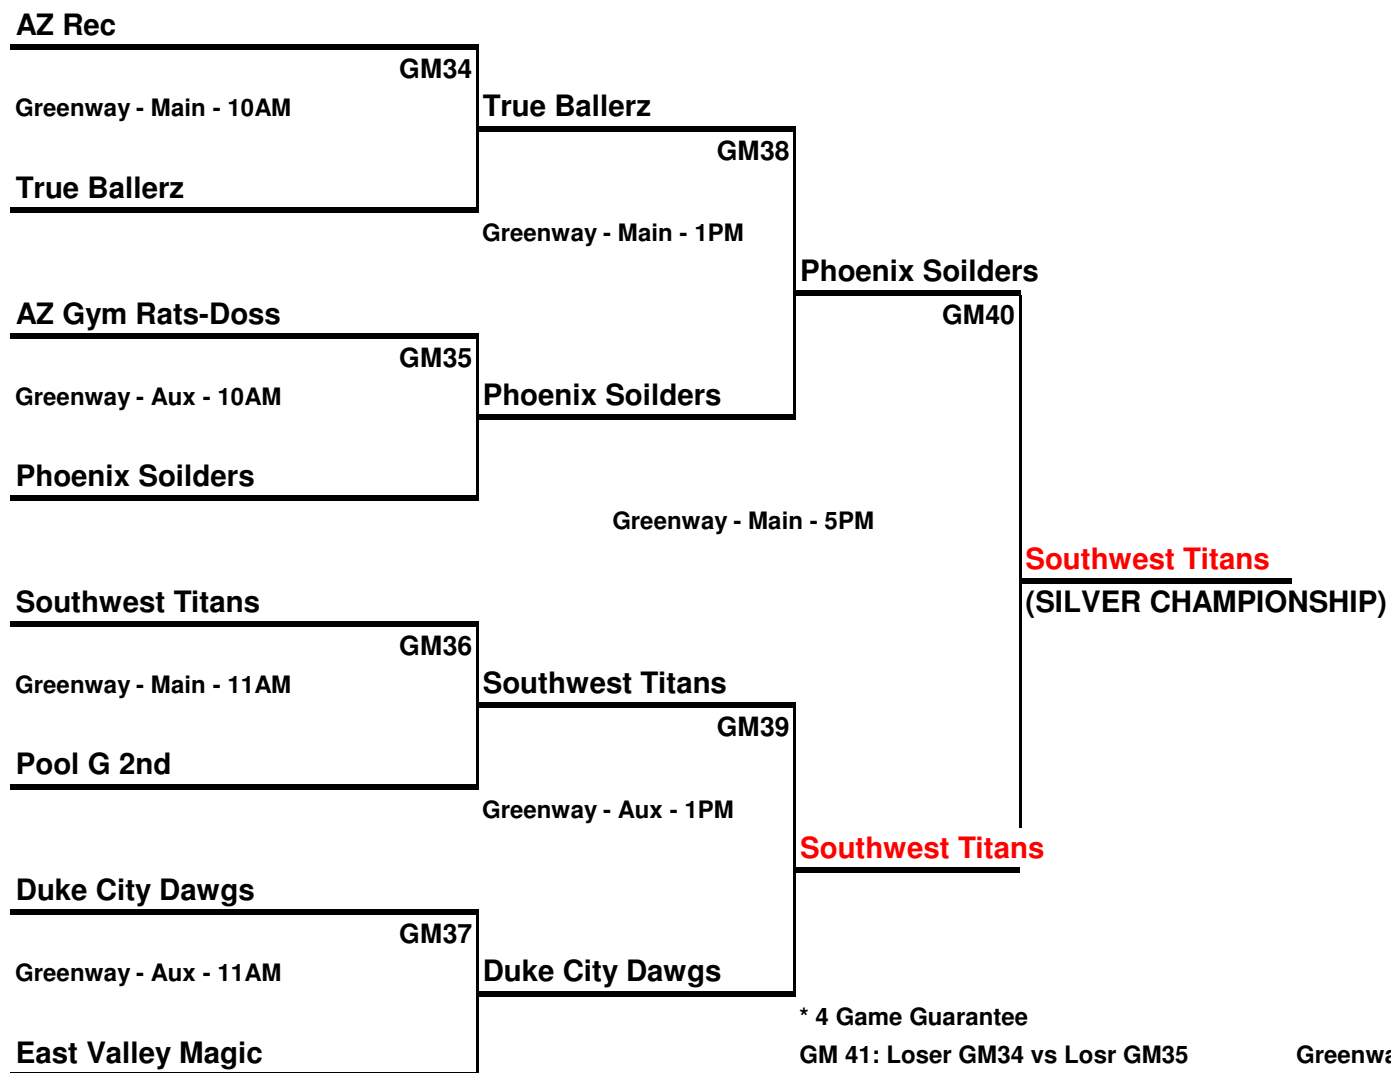

# 14U Silver Championship Bracket (All games on Sunday)

Rev: Sun

\* 4 Game Guarantee

GM 41: Loser GM34 vs Losr GM35

GM 42: Loser GM36 vs Loser GM37

Greenway - Main - 2PM

Greenway - Aux - 2PM