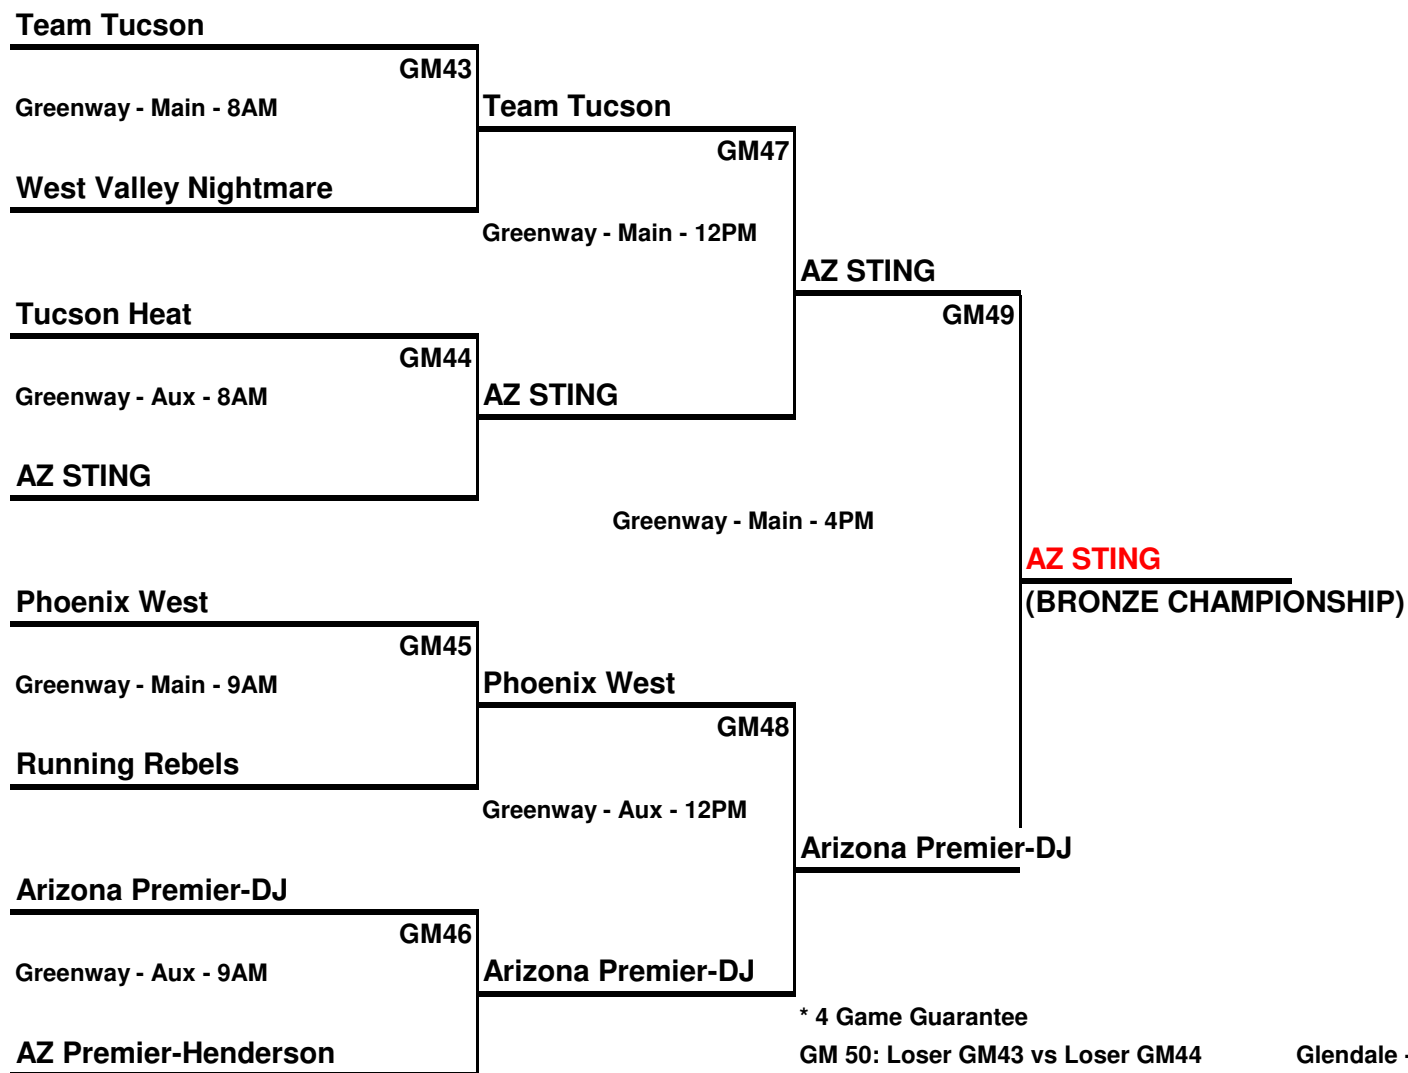

# 14U Bronze Championship Bracket (All games on Sunday)

Rev: Sun

\* 4 Game Guarantee

GM 50: Loser GM43 vs Loser GM44

GM 51: Loser GM45 vs Loser GM46

Glendale - Aux - 10AM

Greenway - Aux - 3PM