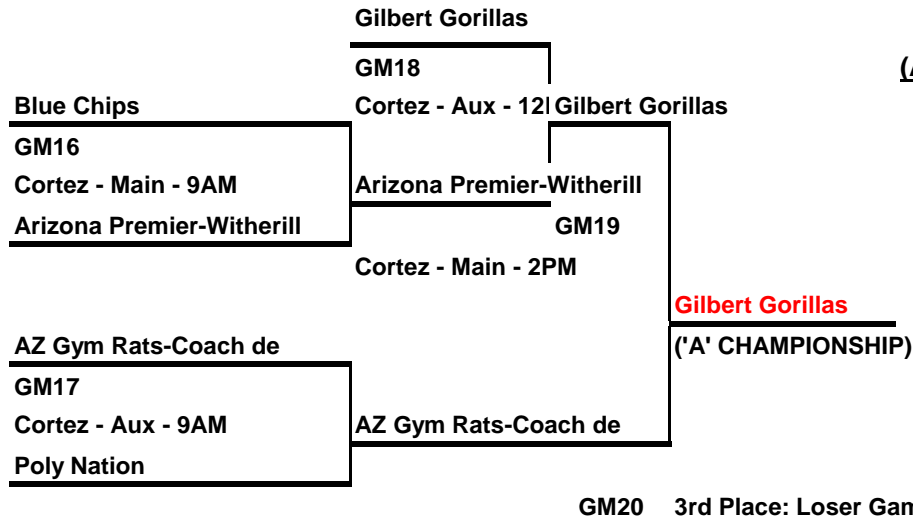

SOUTHWEST SHOWCASE SUMMER CLASSIC (12U)

(ALL PLAYOFF GAMES ON SUNDAY)

Rev: Sun

(4 game min games)

GM26: Loser GM21 vs Loser GM22

Moon Valley - Aux - 11AM

GM31: Loser GM27 vs Loser GM28

Moon Valley- Main - 1PM

GM32: Loser GM23 vs Loser GM24

Cactus- Aux - 5PM

Cortez - Aux - 2PM