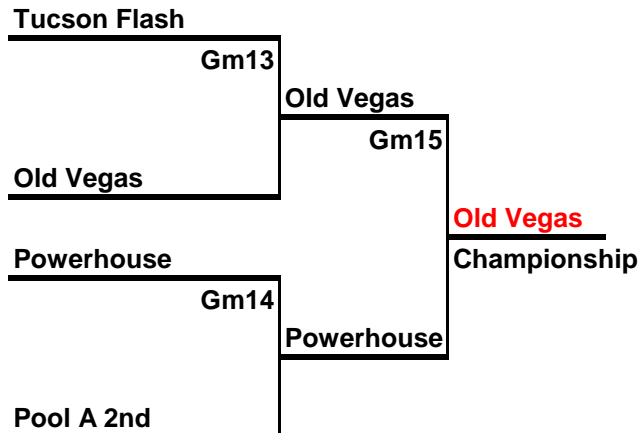

SOUTHWEST SHOWCASE SUMMER HEAT CLASSIC (11U)

ALL Pool Games on Sat (unless noted)
points +/- 15 max.

Team	Pool A	GM 1	GM 2	GM 3	Place
1	Tucson Flash	15	15	15	1st
2	Running Rebels	-15	-15	-12	4th
3	AZ Future	-10	-15	12	3rd
4	Rec Kings	10	15	-13	2nd
Gm1	1 v 2 ---	Cortez - Main - 11AM (Sat)			
Gm2	3 v 4 (38-28)	Cortez - Aux - 11AM (Sat)			
Gm3	1 v 3 (47-29)	Cortez - Main - 1PM (Sat)			
Gm4	2 v 4 (52-28)	Cortez - Aux - 1PM (Sat)			
Gm5	1 v 4 (38-23)	Cortez - Main - 11AM (Sun)			
Gm6	2 v 3 (23-35)	Cortez - Aux - 11AM (Sun)			

Team	Pool B	GM 1	GM 2	GM 3	Place
5	Old Vegas Basketball	15	-1		
6	Prowlers	15	-13		
7	Southwest Sports Acad	-15	-15		
8	Powerhouse	13	1		
Gm7	6 v 7 (24-42)	Cortez - Main - 2PM (Sat)			
Gm8	5 v 7 (54-22)	Cortez - Main - 4PM (Sat)			
Gm9	6 v 8 (30-43)	Cortez - Main - 5PM (Sat)			
Gm10	5 v 8 (35-36)	Cortez - Main - 7PM (Sat)			
Gm11	5 v 6	Cortez - Main - 10AM (Sun)			
Gm12	7 v 8	Cortez - Aux - 10AM (Sun)			

Playoff Games are on Sunday

Extra Game:

GM16 Pool A 3rd vs Pool B 3rd ARCH - 2PM (Sun)